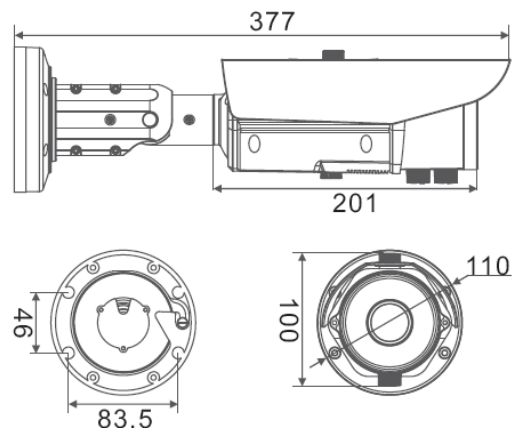

TECHNICAL SPECIFICATIONS

Resolution	2 Megapixel
Effective Pixels (H x V)	1980 x 1080, 1280 x 720, 640 x 360
Video Compression	H.264 High Profile Level 4.2, H.265, MJPEG
Image Sensor	1/2.9" Progressive Scan CMOS, ICR Day/Night
Wide Dynamic Range	True Wide Dynamic Range > 120dB
Digital Noise Reduction	2D / 3D
Frame Rate	Up to 30 fps in Full HD 1080p Mode
Network	10/100 Base-T (RJ-45)
Audio	1 x RCA Input / 1 x RCA Output @ 1v Line Level
Audio Compression	G.711
Storage	Record to ONVIF NVR, FTP, NFS, CIFS, or Mini SD
Corridor Mode	Yes / 9:16
Protocol	ONVIF
Network Protocol	SMTP – Email Notification, Multi-Casting, RTSP / RTP / RTCP, TCP / UDP, HTTP, HTTPS, DHCP, PPPoE, DDNS, NTP
Minimum Illumination	Color: 0.01Lux@(F1.2,AGC ON); B/W: 0Lux@(IR LED ON)
Megapixel Lens Included	3.0 – 12mm Motorized
Infrared	17 Super Flux IR LEDs, up to 40m distance
Motion Detection	Yes
Analog Video Output	Yes
Power Requirements	12VDC / PoE
Temperature	-30° - 60° C

Clear2there reserves the right to change products or specifications without notice.

CLEAR2THERE
2904 West 10th Street
Sioux Falls, SD 57104

Tel: 605.777.7006
Email: info@clear2there.com
Web: www.clear2there.com