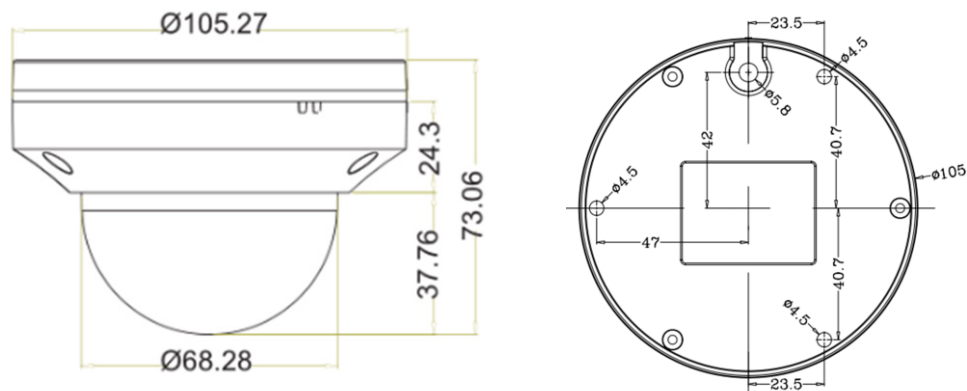

TECHNICAL SPECIFICATIONS

Resolution	2 Megapixel
Effective Pixels (H x V)	1980 x 1080, 1280 x 720, 640 x 360
Video Compression	H.264 High Profile Level 4.2, MJPEG
Image Sensor	1/2.8" Progressive Scan CMOS
Wide Dynamic Range	DWDR
Noise Reduction	2D / 3D DNR
Frame Rate	Up to 30 fps in full HD 1080p mode
Network	10/100 Base-T (RJ-45)
Audio	1 x RCA Input / 1 x RCA Output @ 1v Line Level
Audio Compression	G.711
Storage	Record to ONVIF NVR, FTP, NFS, CIFS, or Mini SD
Corridor Mode	Yes / 9:16
Protocol	ONVIF
Network Protocol	SMTP – Email Notification, Multi-Casting, RTSP / RTP / RTCP, TCP / UDP, HTTP, DHCP, PPPoE, DDNS, NTP
Minimum Illumination	Color: 0.01Lux@(F1.2,AGC ON), B/W: 0Lux@(IR LED ON)
Lens Included	2.8~8mm Motorized
Infrared	3pcs, up to 20M distance
Motion Detection	Yes
Analog Video Output	Yes
Power Requirements	12VDC / PoE
Temperature	-30°C ~ 50°C, -22°F ~ 122°F

Clear2there reserves the right to change products or specifications without notice.

DIMENSIONS (mm)

CLEAR2THERE
2904 West 10th Street
Sioux Falls, SD 57104

Tel: 605.777.7006
Email: info@clear2there.com
Web: www.clear2there.com