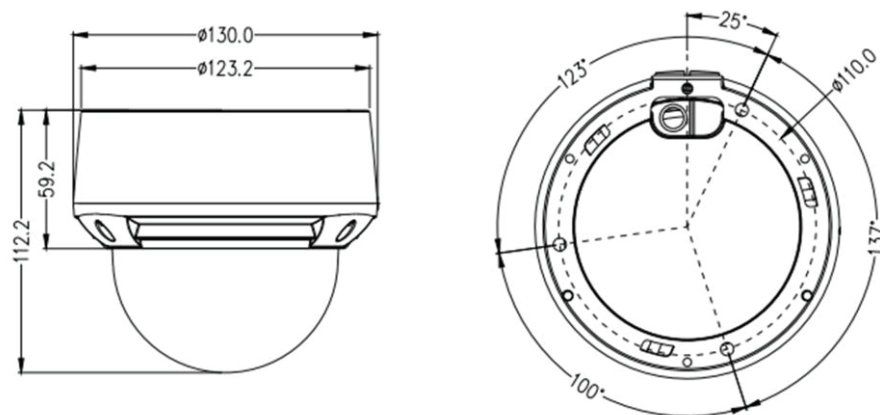

TECHNICAL SPECIFICATIONS

Resolution	4 Megapixel
Effective Pixels (H x V)	2592 x 1520, 2560x1440, 2304x1296, 1920 x 1080, 1280 x 720, 640 x 360
Video Compression	H.264 High Profile Level 4.2, MJPEG
Image Sensor	1/3" Progressive Scan CMOS
Wide Dynamic Range	DWDR
Noise Reduction	2D / 3D DNR
Frame Rate	30fps (for all resolutions)
Network	10/100 Base-T (RJ-45)
Audio	1 x RCA Input / 1 x RCA Output @ 1v Line Level
Audio Compression	G.711
Storage	Record to ONVIF NVR, FTP, NFS, CIFS, or Micro SD
Corridor Mode	Yes / 9:16
Protocol	ONVIF
Network Protocol	SMTP – Email Notification, Multi-Casting, RTSP / RTP / RTCP, TCP / UDP, HTTP, DHCP, PPPoE, DDNS, NTP
Minimum Illumination	Color:0.05Lux@(F1.2,AGC ON), B/W:0Lux@(IR LED ON)
Lens Included	2.7~12mm Motorized
Pan/Tilt/Rotation Range	Pan:0°~355°, Tilt:0°~80°, Rotation:0°~355°
Infrared	15pcs, up to 30M distance
Motion Detection	Yes
Analog Video Output	Yes
Power Requirements	DC12V / POE / AC24V

DIMENSIONS (mm)

CLEAR2THERE
2904 West 10th Street
Sioux Falls, SD 57104

Tel: 605.777.7006
Email: info@clear2there.com
Web: www.clear2there.com